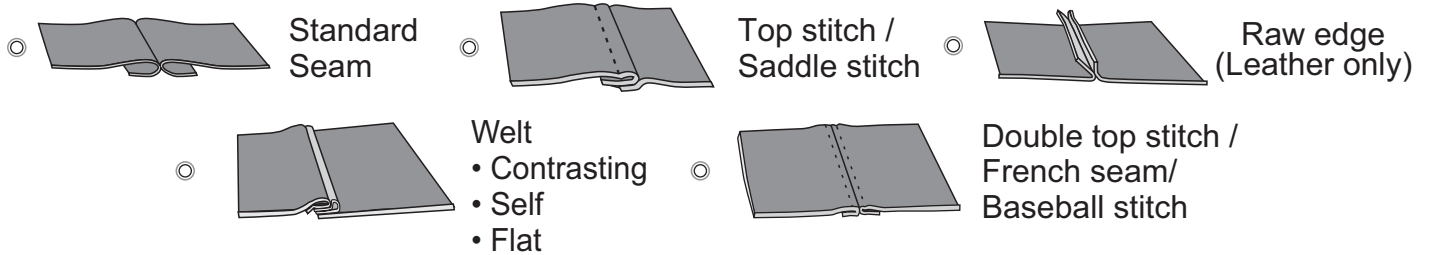

Configurations (Required to quote)

<input type="checkbox"/> Single 	<input type="checkbox"/> Straight 	<input type="checkbox"/> Ellipse 
<input type="checkbox"/> Double 	<input type="checkbox"/> L-shape 	<input type="checkbox"/> Zig zag 
<input type="checkbox"/> U-shape 	<input type="checkbox"/> Rotunda 	<input type="checkbox"/> 3/4 Circle 
<input type="checkbox"/> 1/4 Circle 	<input type="checkbox"/> Custom Curve 	<input type="checkbox"/> Stone Casegood 

Number of sections: _____

Electrical:

Cubiepod Cubiemod Furnlite Other
 Cord Length:

Banquette - styles

Inside back

Base

Seat edge

End panel

Seat Construction

- Dining (Solid board with venting holes)
- Lounge (Sinuous springs)
- Custom

Seat Fill

- Standard foam is 2.5-55 ILD
- Coil spring core
- Other

Seam Stitch

Outside back

* Kovet does not offer V. I. F.