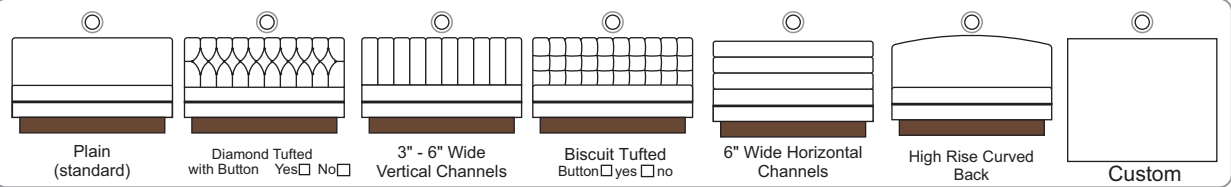

Configurations (Required to quote)

<input type="checkbox"/> Single 	<input type="checkbox"/> Straight 	<input type="checkbox"/> Ellipse 
<input type="checkbox"/> Double 	<input type="checkbox"/> L-shape 	<input type="checkbox"/> Zig zag 
<input type="checkbox"/> U-shape 	<input type="checkbox"/> Rotunda 	<input type="checkbox"/> 3/4 Circle 
<input type="checkbox"/> 1/4 Circle 	<input type="checkbox"/> Custom Curve 	<input type="checkbox"/> Stone Casegood 

Number of sections: _____

Electrical:

Cubiepod Cubiemod Furnlite Other
 Cord Length:

Banquette - styles

Inside back

Base

Seat edge

End panel

Seat Construction

- Dining (Solid board with venting holes)
- Lounge (Sinuous springs)
- Custom

Seat Fill

- Standard foam is 2.5-55 ILD
- Coil spring core
- Other

Seam Stitch

Outside back

* Kovet does not offer V. I. F.