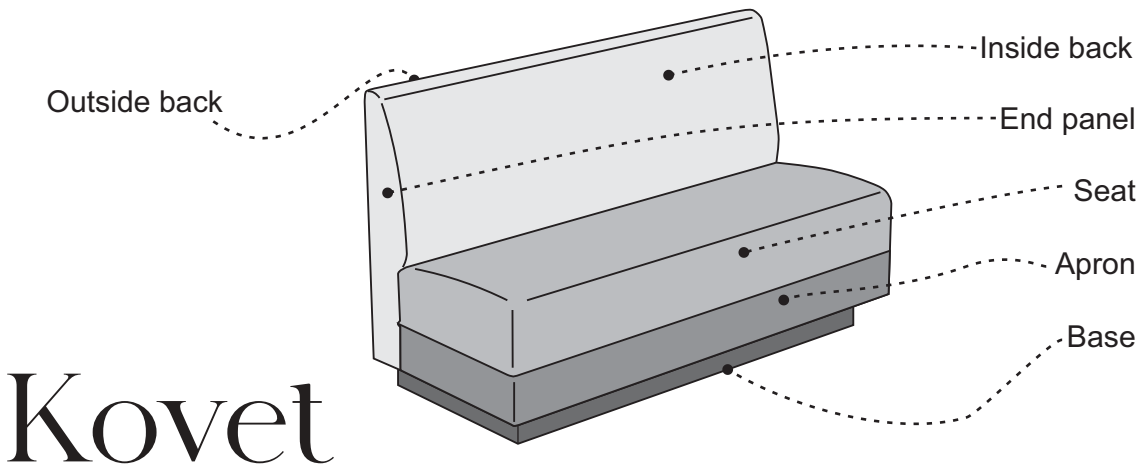

Banquette - request form

Kovet

Required project information for quote (all fields bellow must be filled)

Quote due date: _____
Request install date: _____
Zip code for freight cost: _____

Dimensions

OAW: _____ OSH: _____
OAH: _____ OAD: _____
OAD: _____ SD: _____

Style guide / finish materials (Required to quote)

Back style:	Back fabric:	Wood finish:
End panels style:	Seat fabric:	Metal finish:
Seat style:	Apron material:	Leather material:
Apron style:	Base material:	
Base / leg: ☐ Custom	Wood species:	☐ Beech ☐ Maple ☐ Oak ☐ Alder ☐ Walnut ☐ Red Oak ☐ White Oak ☐ Mahogany ☐ Teak ☐ Iroko ☐ Ash

Configurations (Required to quote)

☐ Single	☐ Straight	☐ Ellipse
☐ Double	☐ L-shape	☐ Zig zag
☐ U-shape	☐ Rotunda	☐ 3/4 Circle
☐ 1/4 Circle	☐ Custom Curve	☐ Stone Casegood

Number of sections: _____

Electrical:

Cubiepod ☐ Cubiemod ☐ Furnlite ☐ Other ☐
Cord Length: ☐