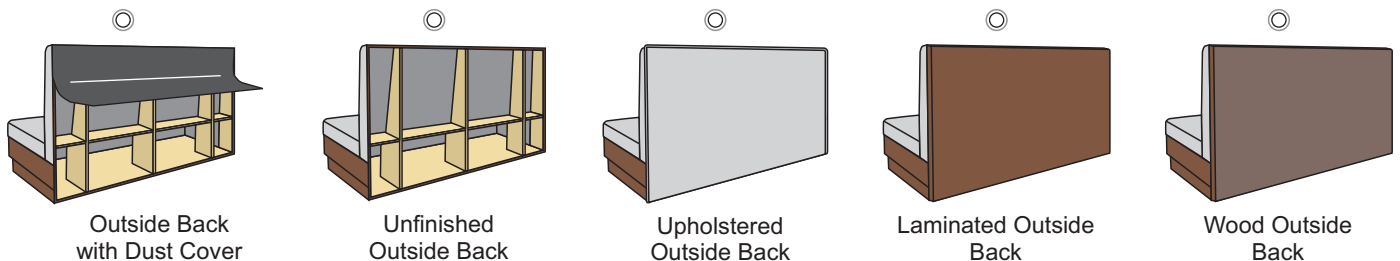

Seat Construction

- Dining (Solid board with venting holes)
- Lounge (Sinuous springs)
- Custom

Seat Fill

- Standard foam is 2.5-55 ILD
- Coil spring core
- Other

Seam Stitch

Outside back

* Kovet does not offer V. I. F.

* Space fillers and Stone Tops provided by others.