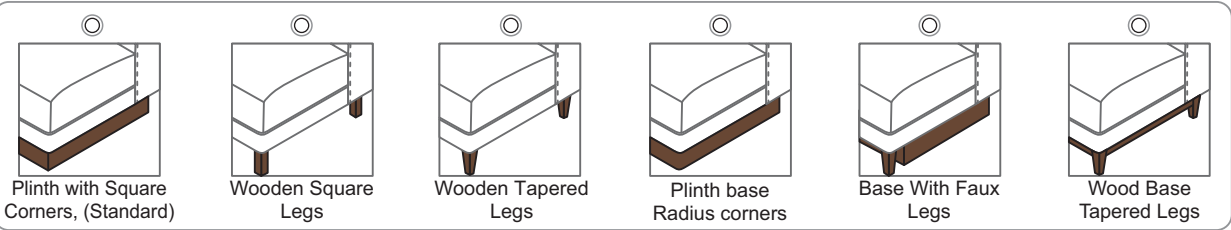

Configurations (Required to quote)

<input type="checkbox"/> Single 	<input type="checkbox"/> Straight 	<input type="checkbox"/> Ellipse 
<input type="checkbox"/> Double 	<input type="checkbox"/> L-shape 	<input type="checkbox"/> Zig zag 
<input type="checkbox"/> U-shape 	<input type="checkbox"/> Rotunda 	<input type="checkbox"/> 3/4 Circle 
<input type="checkbox"/> 1/4 Circle 	<input type="checkbox"/> Custom Curve 	<input type="checkbox"/> Stone Casegood 

Number of sections: _____

Electrical:

Cubiepod Cubiemod Furnlite Other
 Cord Length:

Banquette - styles

Inside back

Base

Seat edge

End panel

Seat Construction

- Dining (Solid board with venting holes)
- Lounge (Sinuous springs)
- Custom

Seat Fill

- Standard foam is 2.5-55 ILD
- Coil spring core
- Other

Seam Stitch

Outside back

* Kovet does not offer V. I. F.