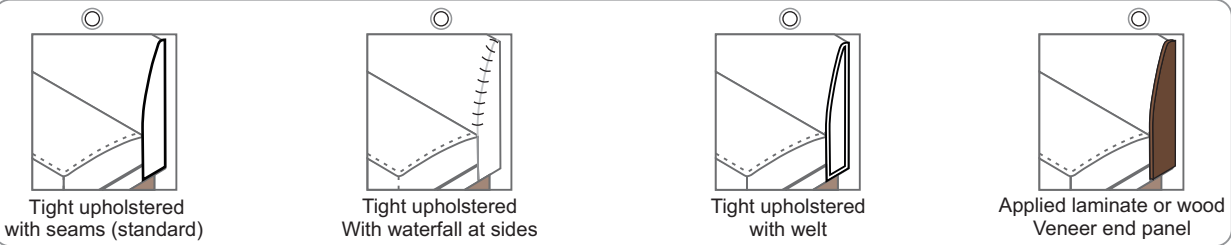

Configurations (Required to quote)

<input type="checkbox"/> Single 	<input type="checkbox"/> Straight 	<input type="checkbox"/> Ellipse 
<input type="checkbox"/> Double 	<input type="checkbox"/> L-shape 	<input type="checkbox"/> Zig zag 
<input type="checkbox"/> U-shape 	<input type="checkbox"/> Rotunda 	<input type="checkbox"/> 3/4 Circle 
<input type="checkbox"/> 1/4 Circle 	<input type="checkbox"/> Custom Curve 	<input type="checkbox"/> Stone Casegood 

Number of sections: _____

Electrical:

Cubiepod Cubiemod Furnlite Other
 Cord Length:

Banquette - styles

Inside back

Base

Seat edge

End panel

Seat Construction

- Dining (Solid board with venting holes)
- Lounge (Sinuous springs)
- Custom

Seat Fill

- Standard foam is 2.5-55 ILD
- Coil spring core
- Other

Seam Stitch

Outside back

* Kovet does not offer V. I. F.