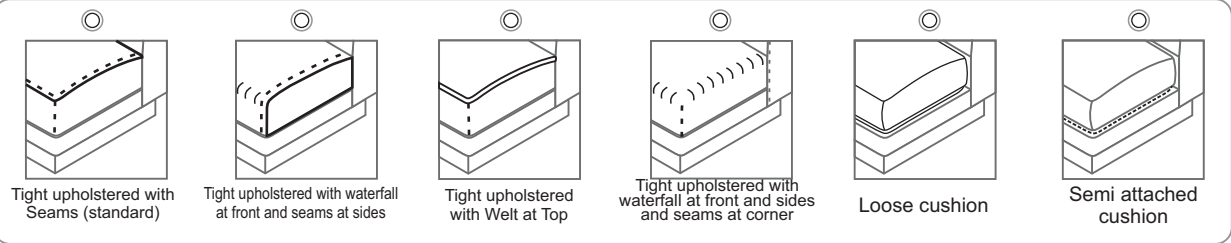

Configurations (Required to quote)

<input type="checkbox"/> Single 	<input type="checkbox"/> Straight 	<input type="checkbox"/> Ellipse 
<input type="checkbox"/> Double 	<input type="checkbox"/> L-shape 	<input type="checkbox"/> Zig zag 
<input type="checkbox"/> U-shape 	<input type="checkbox"/> Rotunda 	<input type="checkbox"/> 3/4 Circle 
<input type="checkbox"/> 1/4 Circle 	<input type="checkbox"/> Custom Curve 	<input type="checkbox"/> Stone Casegood 

Number of sections: _____

Electrical:

Cubiepod Cubiemod Furnlite Other
 Cord Length:

Banquette - styles

Inside back

Base

Seat edge

End panel

Seat Construction

- Dining (Solid board with venting holes)
- Lounge (Sinuous springs)
- Custom

Seat Fill

- Standard foam is 2.5-55 ILD
- Coil spring core
- Other

Seam Stitch

Outside back

* Kovet does not offer V. I. F.